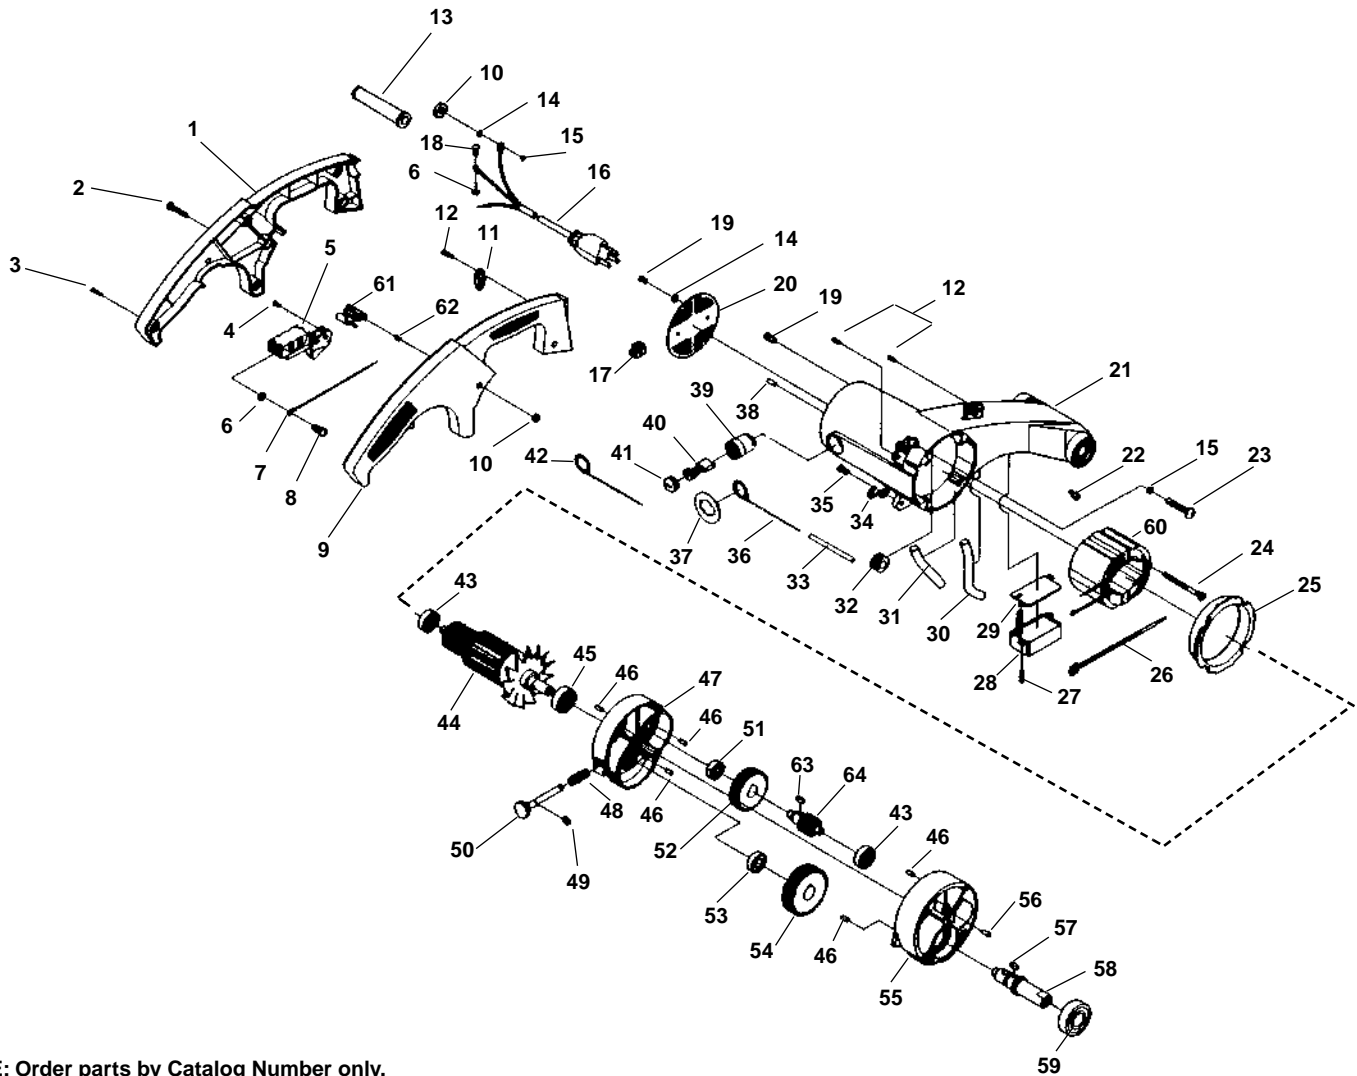

Electrical Components

**NOTE: Order parts by Catalog Number only.
DO NOT order by Reference Number.**

Ref. No.	Catalog No.	Description	Ref. No.	Catalog No.	Description	Ref. No.	Catalog No.	Description
1	74892	Handle Left Hand	24	75007	M5 x 70MM Pan Hd. Screw	46	75032	Rubber Pin
2	74882	M5 x 27MM Pan Hd Screw	25	75012	Baffle	47	75037	Gear Housing - Inward
3	74887	1/8" x 5/8" Self Tap Screw	26	75442	Locking Cable Ties	48	75052	Spring
4	74897	4M4 x 10MM Self Tap Screw	27	75412	M5 x 12MM Pan Hd. Screw	49	75062	Retaining Ring
5	74902	Switch	28	75407	Filter	50	75057	Lock Pin
6	74852	M 3.5 Ext. Tooth Washer	29	75402	Cover	51	75047	Ball Bearing
7	74987	Jumper Wire	30	75437	Sleeving	52	75072	Gear
8	74847	#6 x 6.8MM Pan Hd. Screw	31	75432	Sleeving	53	75087	Ball Bearing
9	74917	Handle Right Hand	32	75767	Sleeve	54	75092	Gear
10	74922	M5 Hex Nut	33	75392	Sleeving	55	75112	Gear Housing-Inner
11	74912	Clamp	34	74992	Chain Hook	56	75117	Pin
12	74907	M4 x 16MM Self Tap Screw	35	74997	1/4" x 5/8" Shoulder Screw	57	75077	Square Key
13	74867	Cord Guard	36	74987	Jumper Wire	58	75127	Spindle
14	74932	M5 Lock Washer	37	75212	Fiberplate	59	75217	Ball Bearing
15	74877	M5 Ext. Tooth Washer	38	74962	Rubber Pin	60	75002	Field 115V
16	75542	Power Cord	39	74967	Brush Holder	61	75577	Field 230V
17	75387	Terminal block	40	74972	Brush	62	75532	Lock Button
18	74847	#6 x 6.8MM Pan Hd. Screw	41	74977	Brush Cap	63	75537	Spring
19	75412	M5 x 12MM Pan Hd. Screw	42	75182	Jumper Wire	64	75077	Square Key
20	74937	End Cover	43	75017	Ball Bearing		75082	Gear Shaft
21	74957	Motor Housing	44	75022	Armature 115V			
22	75287	Wire Nut	45	75582	Armature 230V			
23	75762	M5 x 20MM Pan Hd. Screw		75027	Ball Bearing			