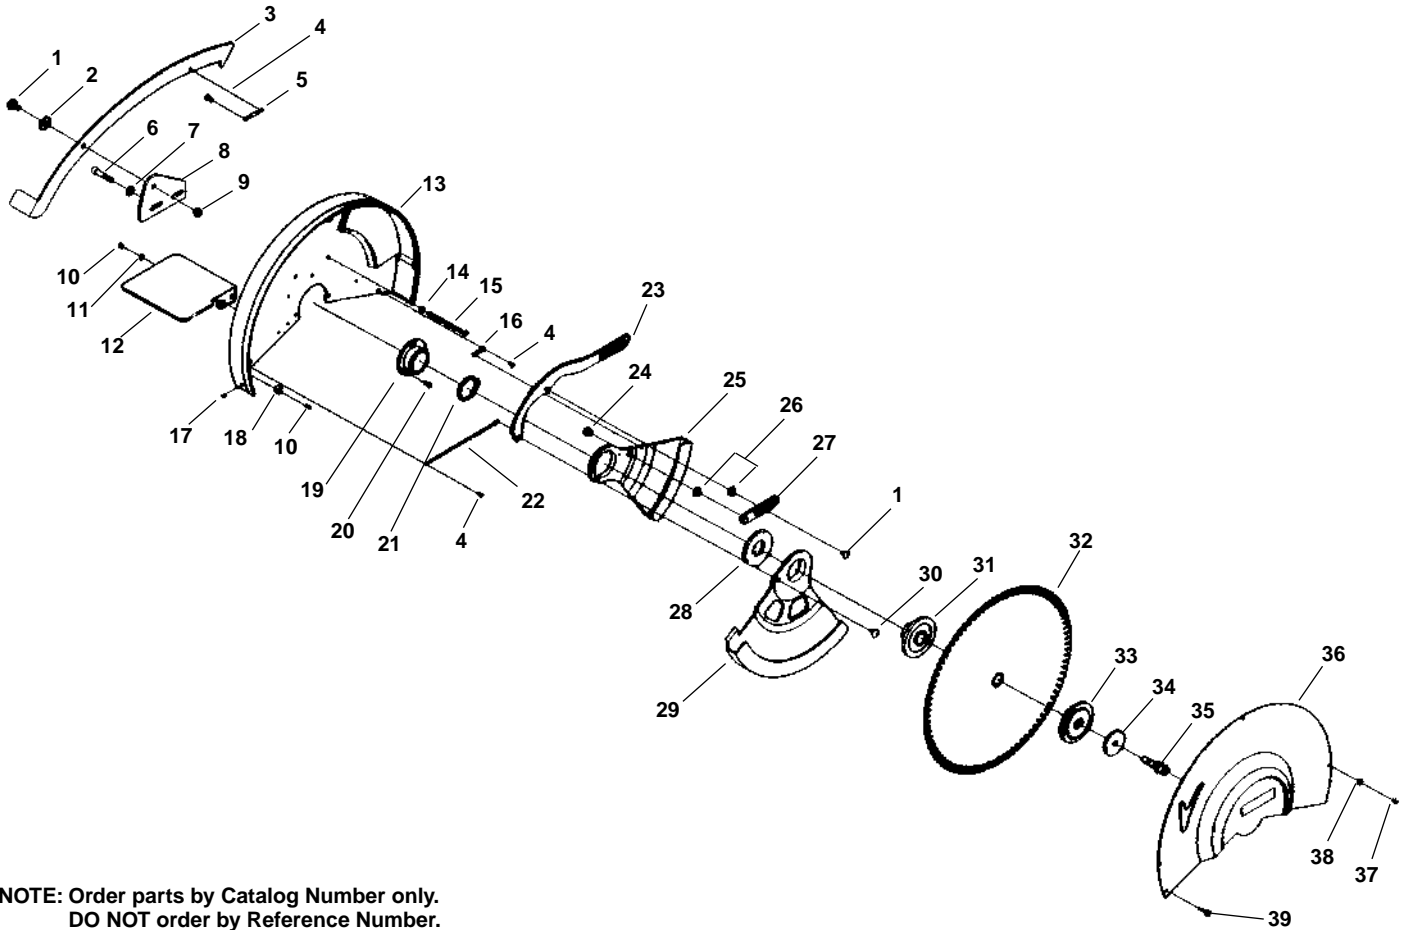

Blade and Guard Components

NOTE: Order parts by Catalog Number only. DO NOT order by Reference Number.

Ref. No.	Catalog No.	Description	Ref. No.	Catalog No.	Description	Ref. No.	Catalog No.	Description
1	75417	Shoulder Screw (230V Only)	13	74712	Safety Cover	26	74762	Spacer
2	75732	M8 Flat Washer (230V Only)	14	74717	M5 Tooth Washer	27	74757	Lever
3	75727	Lever (230V Only)	15	74722	M5 x 85MM Flat Head Screw	28	74807	Spacer
4	74732	M4 x 8MM Shoulder Screw (230V Only)	16	74727	Spring	29	74802	Big Blade Guard
5	75697	Spring (230V Only)	17	75477	M4 x 4MM Set Screw (115V Only)	30	75427	Shoulder Screw
6	75267	M5 x 16MM Hex Screw (230V Only)	18	74857	Stop	31	74812	Flange
7	75717	M5 Flat Washer (230V Only)	19	74777	Bearing Cover	32	71692	Blade
8	75712	Brace Bracket (230V Only)	20	74782	M4 x 10MM Flat Hd. Screw	33	74822	Flange
9	75707	M5 Hex Nut (230V Only)	21	74787	Retaining Ring	34	74832	M10 Flat Washer
10	74767	M4 x 12MM Pan Hd Screw	22	74792	Spring	35	74827	M10 x 25MM Hex Screw
11	75472	M4 Flat Washer	23	74737	Lever	36	74837	Cover
12	74772	Protection Plate	24	74747	Shoulder Screw	37	74842	M4 x 12MM Button Screw
			25	74752	Small Blade Guard	38	75687	M4 Lock Washer
						39	75692	Lock Pin (115V Only)