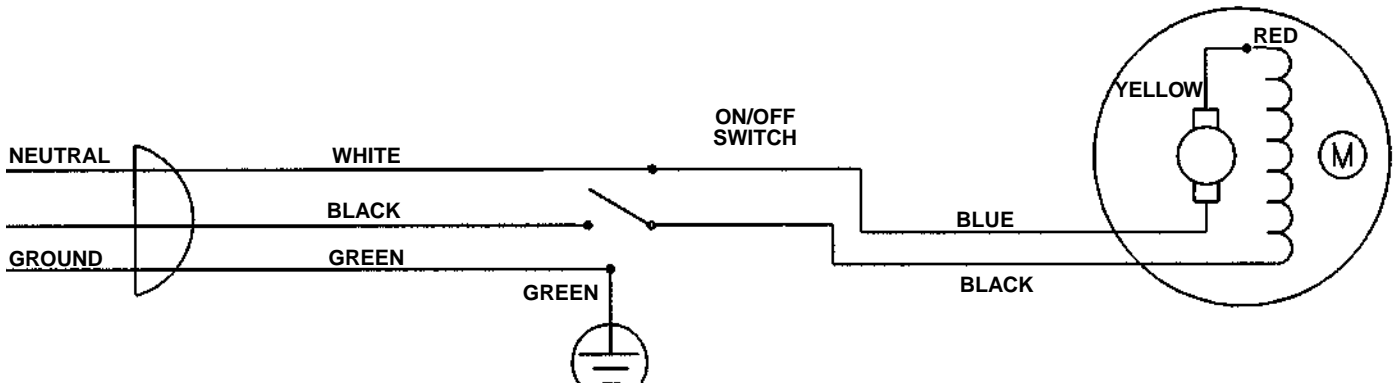

Blade and Guard Components

NOTE: Order parts by Catalog Number only. DO NOT order by Reference Number.

Ref. No.	Catalog No.	Description	Ref. No.	Catalog No.	Description	Ref. No.	Catalog No.	Description
1	75417	Shoulder Screw (230V Only)	13	74712	Safety Cover	26	74762	Spacer
2	75732	M8 Flat Washer (230V Only)	14	74717	M5 Tooth Washer	27	74757	Lever
3	75727	Lever (230V Only)	15	74722	M5 x 85MM Flat Head Screw	28	74807	Spacer
4	74732	M4 x 8MM Shoulder Screw (230V Only)	16	74727	Spring	29	74802	Big Blade Guard
5	75697	Spring (230V Only)	17	75477	M4 x 4MM Set Screw (115V Only)	30	75427	Shoulder Screw
6	75267	M5 x 16MM Hex Screw (230V Only)	18	74857	Stop	31	74812	Flange
7	75717	M5 Flat Washer (230V Only)	19	74777	Bearing Cover	32	71692	Blade
8	75712	Brace Bracket (230V Only)	20	74782	M4 x 10MM Flat Hd. Screw	33	74822	Flange
9	75707	M5 Hex Nut (230V Only)	21	74787	Retaining Ring	34	74832	M10 Flat Washer
10	74767	M4 x 12MM Pan Hd Screw	22	74792	Spring	35	74827	M10 x 25MM Hex Screw
11	75472	M4 Flat Washer	23	74737	Lever	36	74837	Cover
12	74772	Protection Plate	24	74747	Shoulder Screw	37	74842	M4 x 12MM Button Screw
			25	74752	Small Blade Guard	38	75687	M4 Lock Washer
						39	75692	Lock Pin (115V Only)